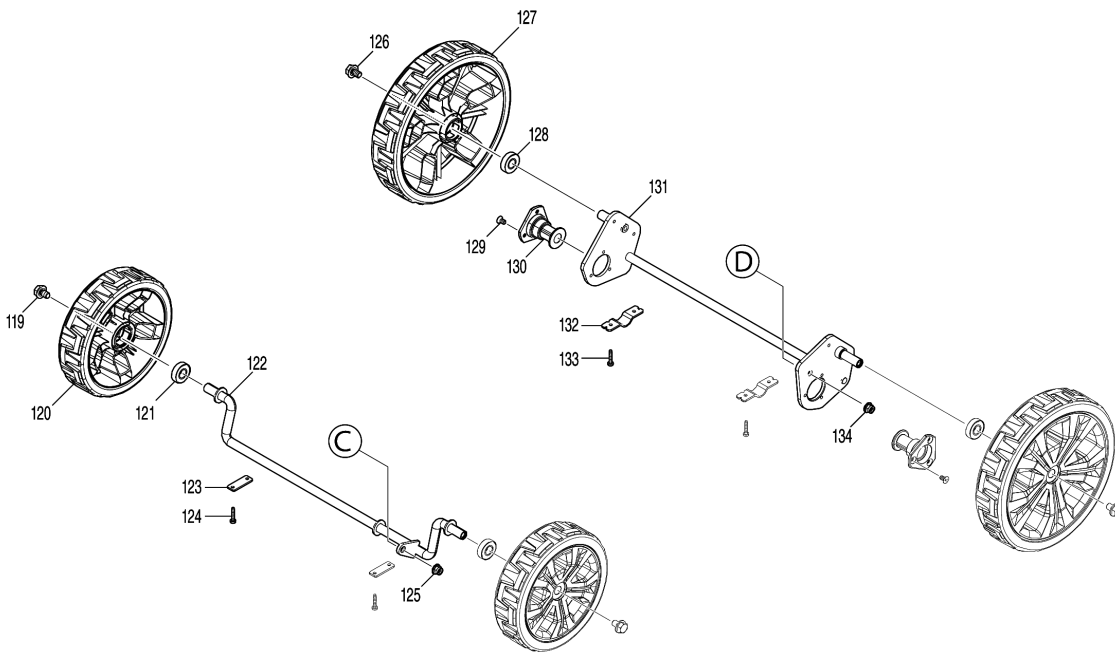

Model No.LM001J 480MM CORDLESS LAWN MOWER