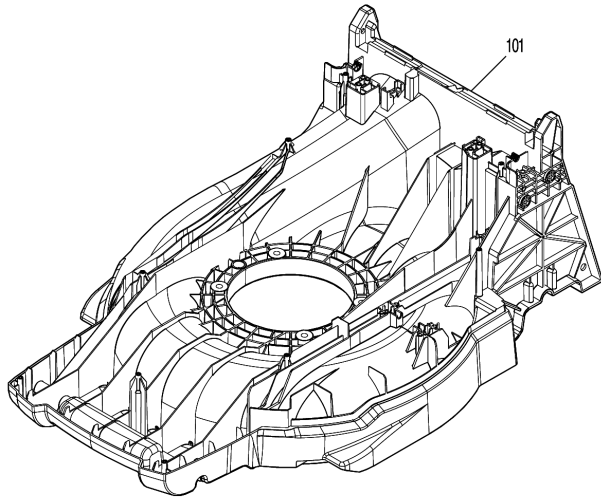

Model No.LM001J 480MM CORDLESS LAWN MOWER