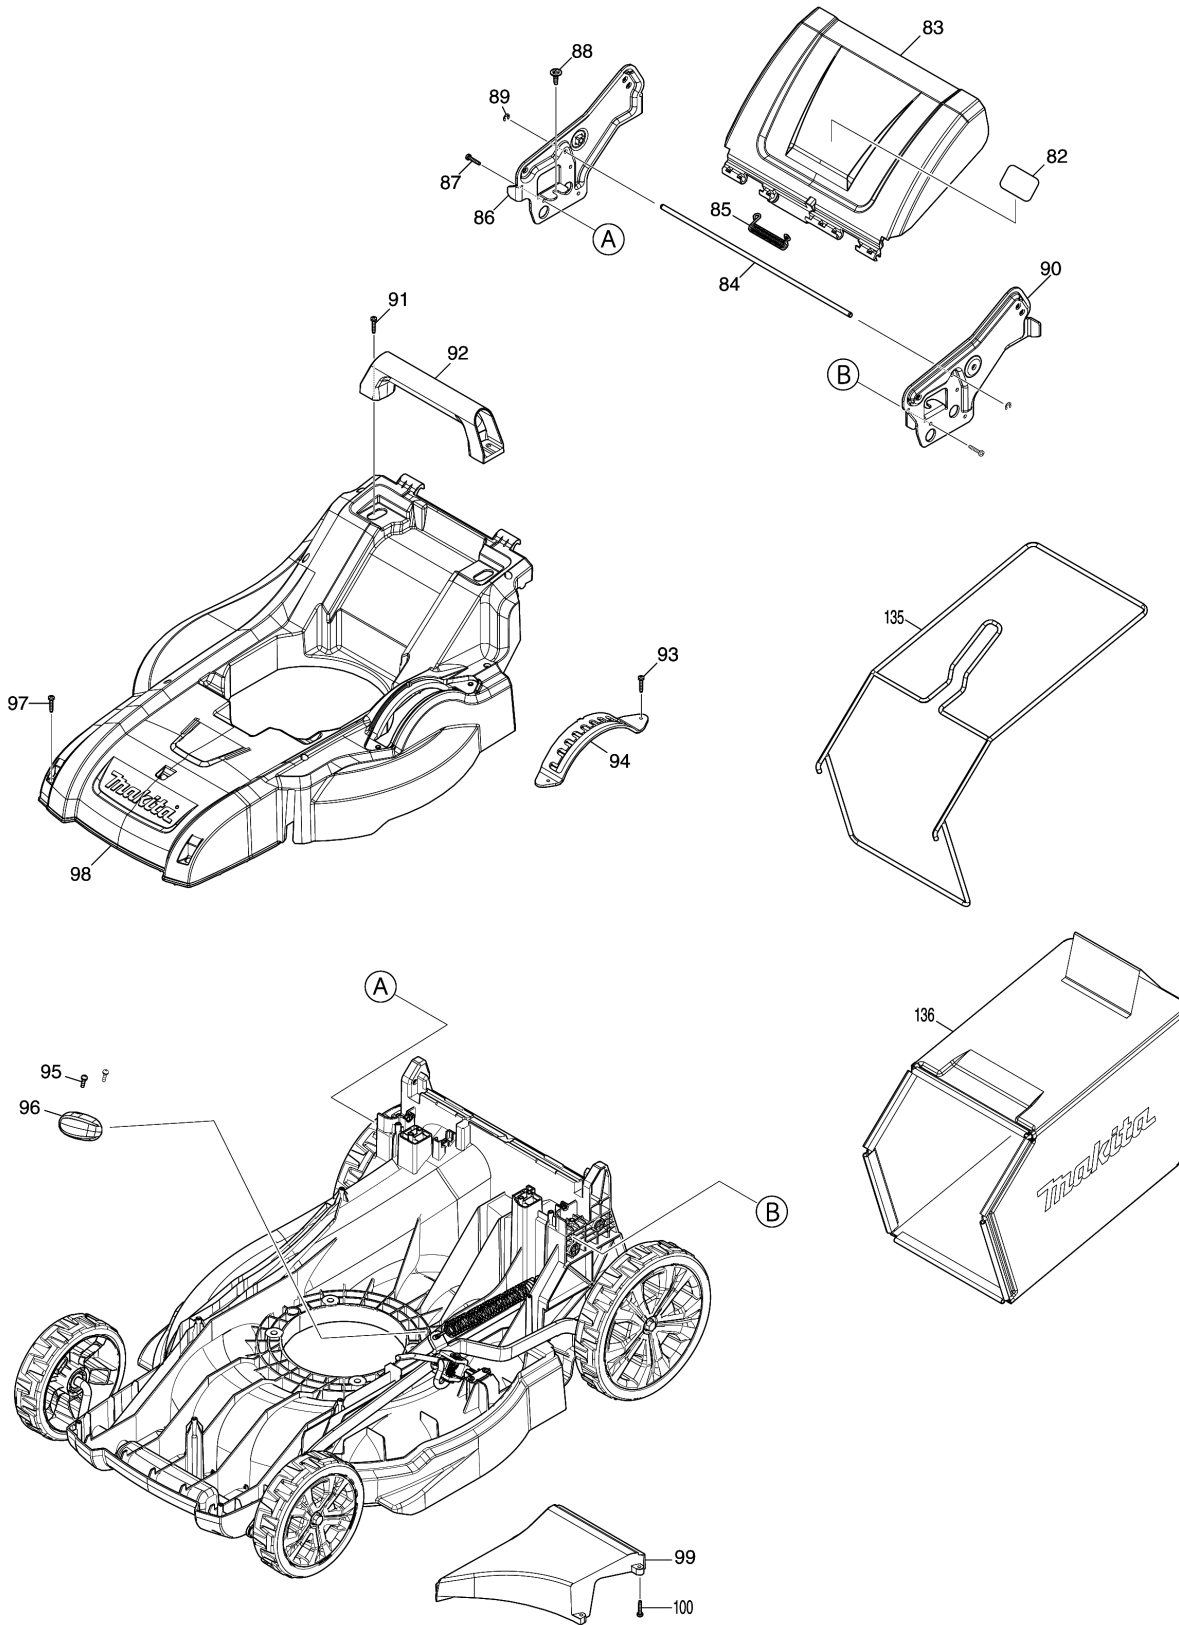

Model No.LM001J 480MM CORDLESS LAWN MOWER