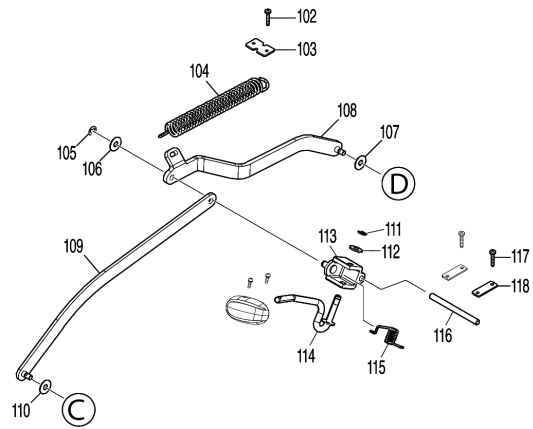

Model No.LM001J 480MM CORDLESS LAWN MOWER